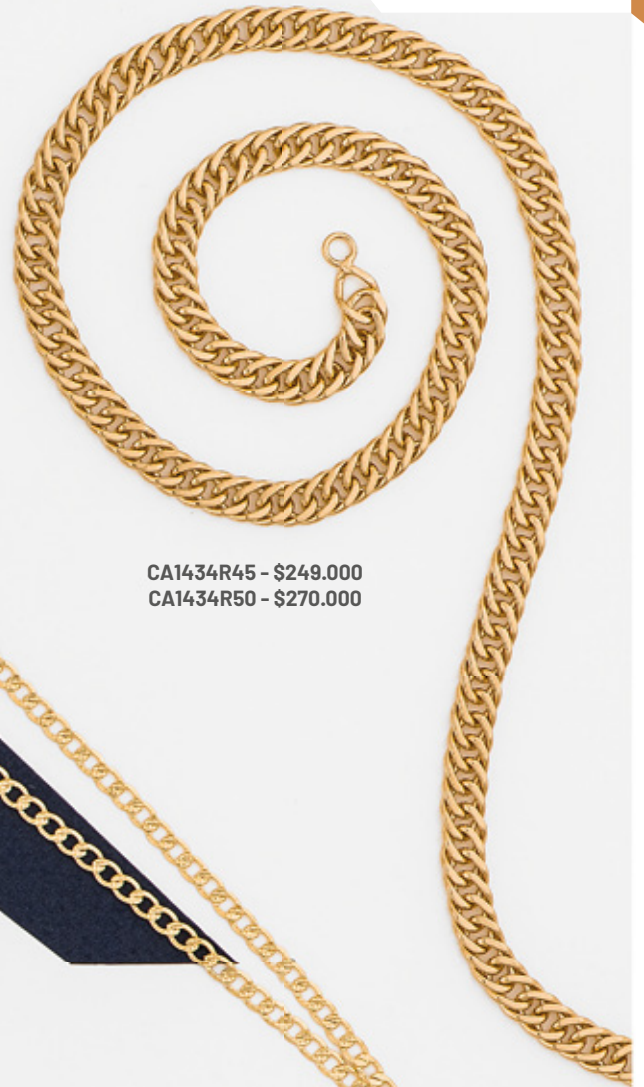

CA1494R45 - $49.000
CA1494R50 - $54.900
CA1494R60 - $65.000

NUEVO

CA1434R45 - $249.000
CA1434R50 - $270.000